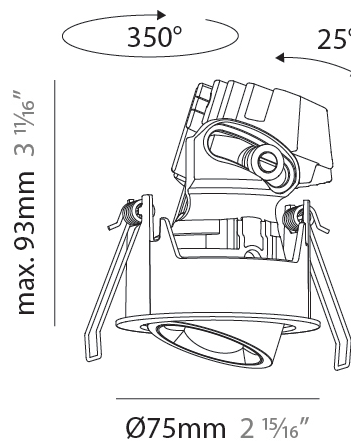

GENERAL

Series: Oiko Pro Round
Subseries: Oiko Pro Round Adjustable
Brand: Prolicht
Division: Architectural
Mounting Type: Recessed
Mounting Location: Ceiling
Subcategory: Downlight

PHYSICAL

Shape: Round
Diameter (mm): 75
Diameter (in): 2 15/16
Height (mm): 93
Height (in): 4 1/16
Ceiling Thickness (mm): 1 - 25
Ceiling Thickness (in): 1/16 - 1 3/16
Min. Recessing Depth (mm): 105
Min. Recessing Depth (in): 4 1/2
Light Distribution: Downlight
Weight (kg): 0.248
Diffuser: Lens Pack - Spread Lens / Linear Spread Lens / Honeycomb Louver
Fixture Finish: SSR / BKV / CWI / CRY / HAB / UFT / ITA / RUA / FTG / MYG / LOD / PUS / FRO / FUP / KIA / POP / BLS / SPG / MEY / GOH / GUM / CHC / COM / ABZ / JAG / OBR / MOS / ROR
Fixture Material: Aluminum Die Cast
Cut-out Measurements: D. - 68mm / 2 11/16"

ELECTRICAL

Lamp Type: LED (Zhaga Standard)
Input Wattage (W): 15
Dimming: Tri-Mode (Non-Dimming and Phase Dimming (120Vac only) and 0-10V Dimming)
Driver Included: No
Driver Location: Recessed Housing
Driver Type: Constant Current - Universal
Driver Class: Class 2
Input Voltage (V): 120 - 277
Constant Current (MA): 350

LED

Number of LEDs: 1
Color Temperature (°K): 2700 / 3000 / 3500 / 4000
Max. Delivered Lumen (lm): 1464 / 1556 / 1630 / 1645
Nominal Lumen (lm): 1566 / 1665 / 1743 / 1759
CRI: >90 CRI
Lamp Life (hrs): 50000

OPTICAL

Reflector°: 60

RATINGS AND CERTIFICATIONS

Certified By: Certified for North American Standards
IP rating: IP20