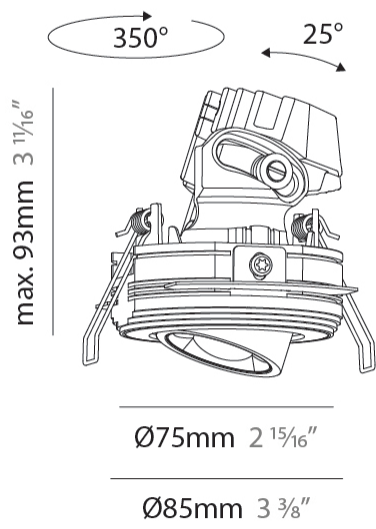

GENERAL

Series: Oiko Pro Round
 Subseries: Oiko Pro Round Adjustable
 Brand: Prolicht
 Division: Architectural
 Mounting Type: Trimless
 Mounting Location: Ceiling
 Subcategory: Downlight

PHYSICAL

Shape: Round
 Diameter (mm): 75
 Diameter (in): 2 15/16
 Height (mm): 93
 Height (in): 3 11/16
 Ceiling Thickness (mm): 10 / 12.5 / 15 / 25
 Ceiling Thickness (in): 3/8 or 1/2 or 9/16 or 1
 Min. Recessing Depth (mm): 105
 Min. Recessing Depth (in): 4 1/8
 Light Distribution: Direct
 Diffuser: Lens Pack - Spread Lens / Linear Spread Lens / Honeycomb Louver
 Fixture Finish: SSR / BKV / CWI / CRY / HAB / UFT / ITA / RUA / FTG / MYG / LOD / PUS / FRO / FUP / KIA / POP / BLS / SPG / MEY / GOH / GUM / CHC / COM / ABZ / JAG / OBR / MOS / ROR
 Fixture Material: Aluminum Die Cast
 Cut-out Measurements: D. 86mm / 3 3/8"

OPTICAL

Reflector°: 60
 Adjustability: Rotational 350° / Tilt 25°

RATINGS AND CERTIFICATIONS

Certified By: Certified for North American Standards
 IP rating: IP20

OIKO PRO ROUND ADJUSTABLE TRIMLESS

A35818-

GENERAL

Series: Oiko Pro Round
Subseries: Oiko Pro Round Adjustable
Brand: Prolicht
Division: Architectural
Mounting Type: Recessed
Mounting Location: Ceiling
Subcategory: Downlight

PHYSICAL

Shape: Round
Diameter (mm): 75
Diameter (in): 2 15/16
Height (mm): 93
Height (in): 4 1/16
Ceiling Thickness (mm): 1 - 25
Ceiling Thickness (in): 1/16 - 1 3/16
Min. Recessing Depth (mm): 105
Min. Recessing Depth (in): 4 1/2
Light Distribution: Downlight
Weight (kg): 0.248
Diffuser: Lens Pack - Spread Lens / Linear Spread Lens / Honeycomb Louver
Fixture Finish: SSR / BKV / CWI / CRY / HAB / UFT / ITA / RUA / FTG / MYG / LOD / PUS / FRO / FUP / KIA / POP / BLS / SPG / MEY / GOH / GUM / CHC / COM / ABZ / JAG / OBR / MOS / ROR
Fixture Material: Aluminum Die Cast
Cut-out Measurements: D. - 68mm / 2 11/16"