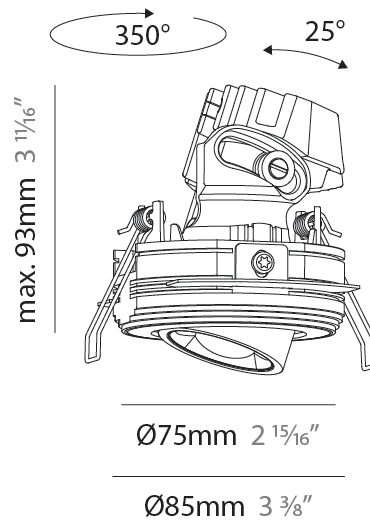

PHYSICAL

Shape: Round
Diameter (mm): 75
Diameter (in): 2 ¹⁵/₁₆
Height (mm): 93
Height (in): 3 ¹¹/₁₆
Ceiling Thickness (mm): 10 / 12.5 / 15 / 25
Ceiling Thickness (in): 3/8 or 1/2 or 9/16 or 1
Min. Recessing Depth (mm): 105
Min. Recessing Depth (in): 4 ¹/₈
Light Distribution: Direct
Diffuser: Lens Pack - Spread Lens / Linear Spread Lens / Honeycomb Louver
Fixture Finish: SSR / BKV / CWI / CRY / HAB / UFT / ITA / RUA / FTG / MYG / LOD / PUS / FRO / FUP / KIA / POP / BLS / SPG / MEY / GOH / GUM / CHC / COM / ABZ / JAG / OBR / MOS / ROR
Fixture Material: Aluminum Die Cast
Cut-out Measurements: D. 86mm / 3 3/8"

ELECTRICAL

Lamp Type: LED (Zhaga Standard)
Input Wattage (W): 14
Total Output Wattage (W): 12.7
Dimming: Dali Dimming
Driver Included: No
Driver Location: Recessed Housing
Driver Type: Constant Current - Universal (120Vac only for DALI driver)
Driver Class: Class 2
Input Voltage (V): 120 - 277
Constant Current (MA): 700

LED

Number of LEDs: 1
Color Temperature (°K): 2700-6500 Tunable White
Max. Delivered Lumen (lm): 1381
Nominal Lumen (lm): 1460
CRI: >90 CRI
Lamp Life (hrs): 50000
Special LEDs offerings: Tunable White

OPTICAL

Reflector°: 62
Adjustability: Rotational 350° / Tilt 25°

RATINGS AND CERTIFICATIONS

Certified By: Certified for North American Standards
IP rating: IP20